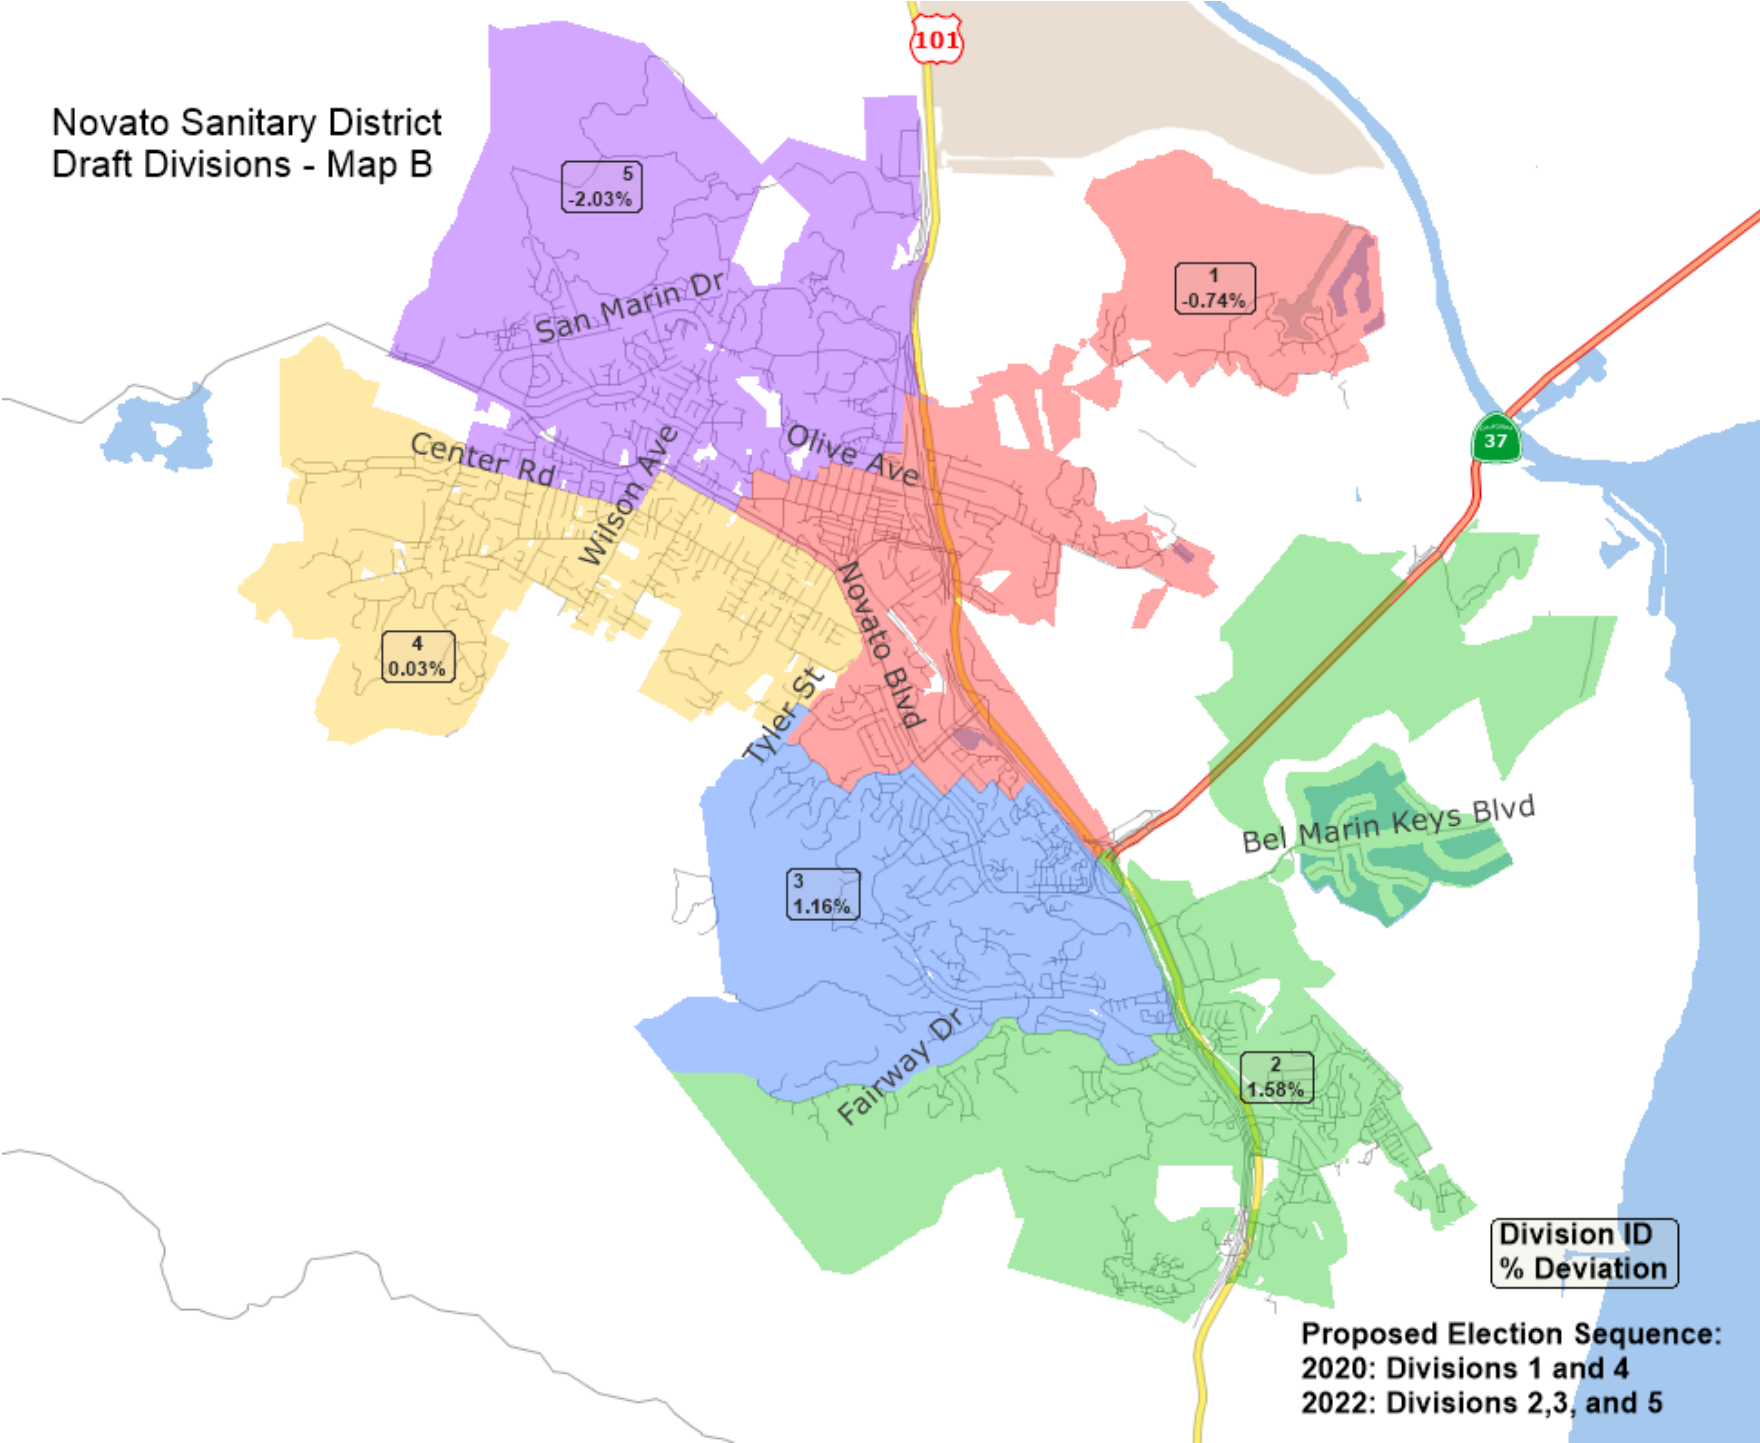

Novato Sanitary District
Draft Divisions - Map B

Division ID
% Deviation

Proposed Election Sequence:
2020: Divisions 1 and 4
2022: Divisions 2,3, and 5